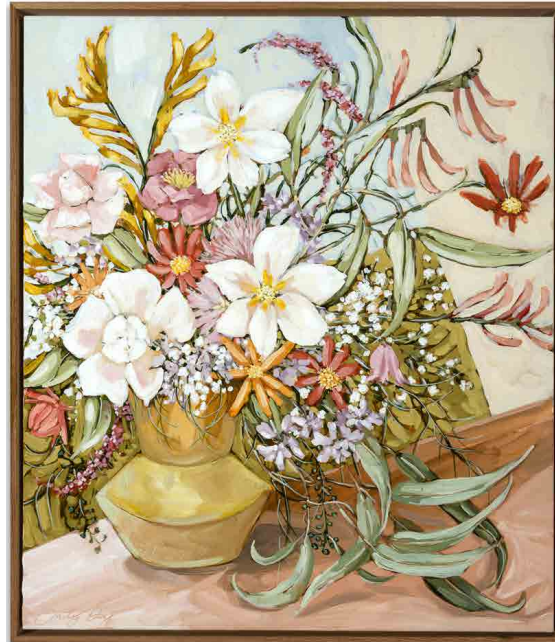

**EMILY DAY**

'JOYS OF SPRING' 2023  
53 x 53cm, acrylic on board  
Natural oak timber box frame  
**\$1090**

**EMILY DAY**

'BLOSSOM' 2023  
61 x 69cm, acrylic on board  
Natural oak timber box frame  
**\$1790**