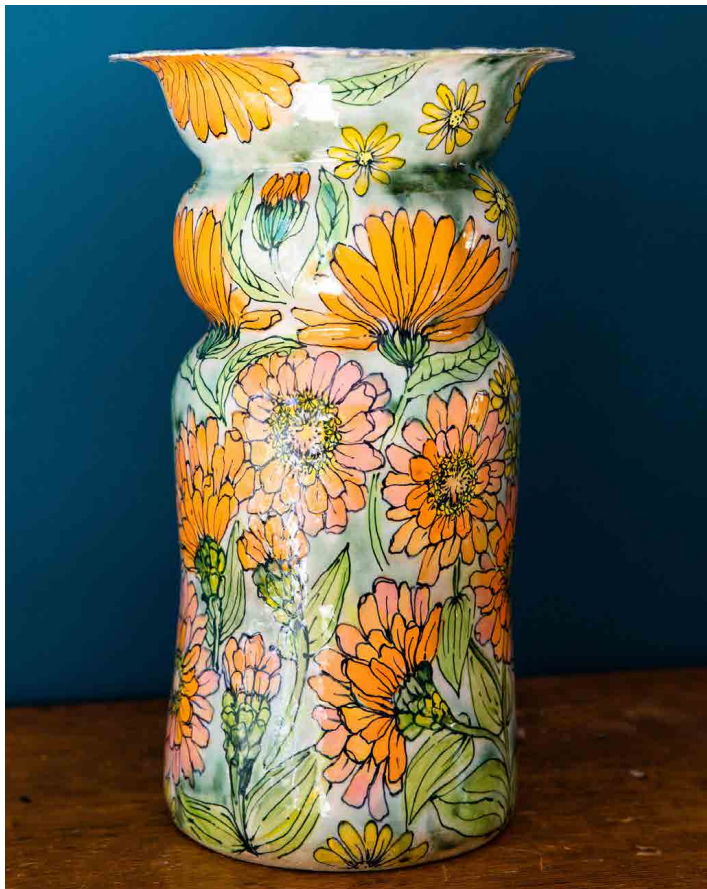

## PIA KUYKHOVEN

'ULTIMATE ZINNIA' VASE, 2023

31 x 20 cm (H x W)

Hand-built, hand painted glazed stoneware ceramic

**\$1400**

Available via [www.piakuykhoven.art](http://www.piakuykhoven.art)  
from 8pm AEST, July 10